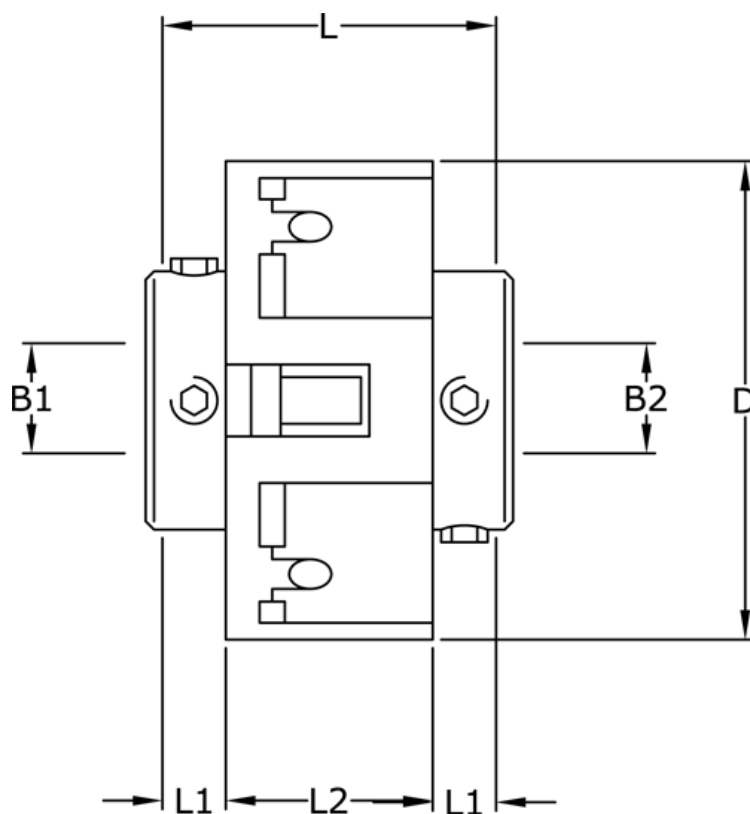

Article number: 3322201272828

Description: Uni-Lat Coupling size 201.27.28.28
set screw hub, bore 8/8 mm

Measures

B1	= 8
B2	= 8
D	= 27
L	= 19.1
L1	= 6.1
L2	= 6.9
Screw	= M3